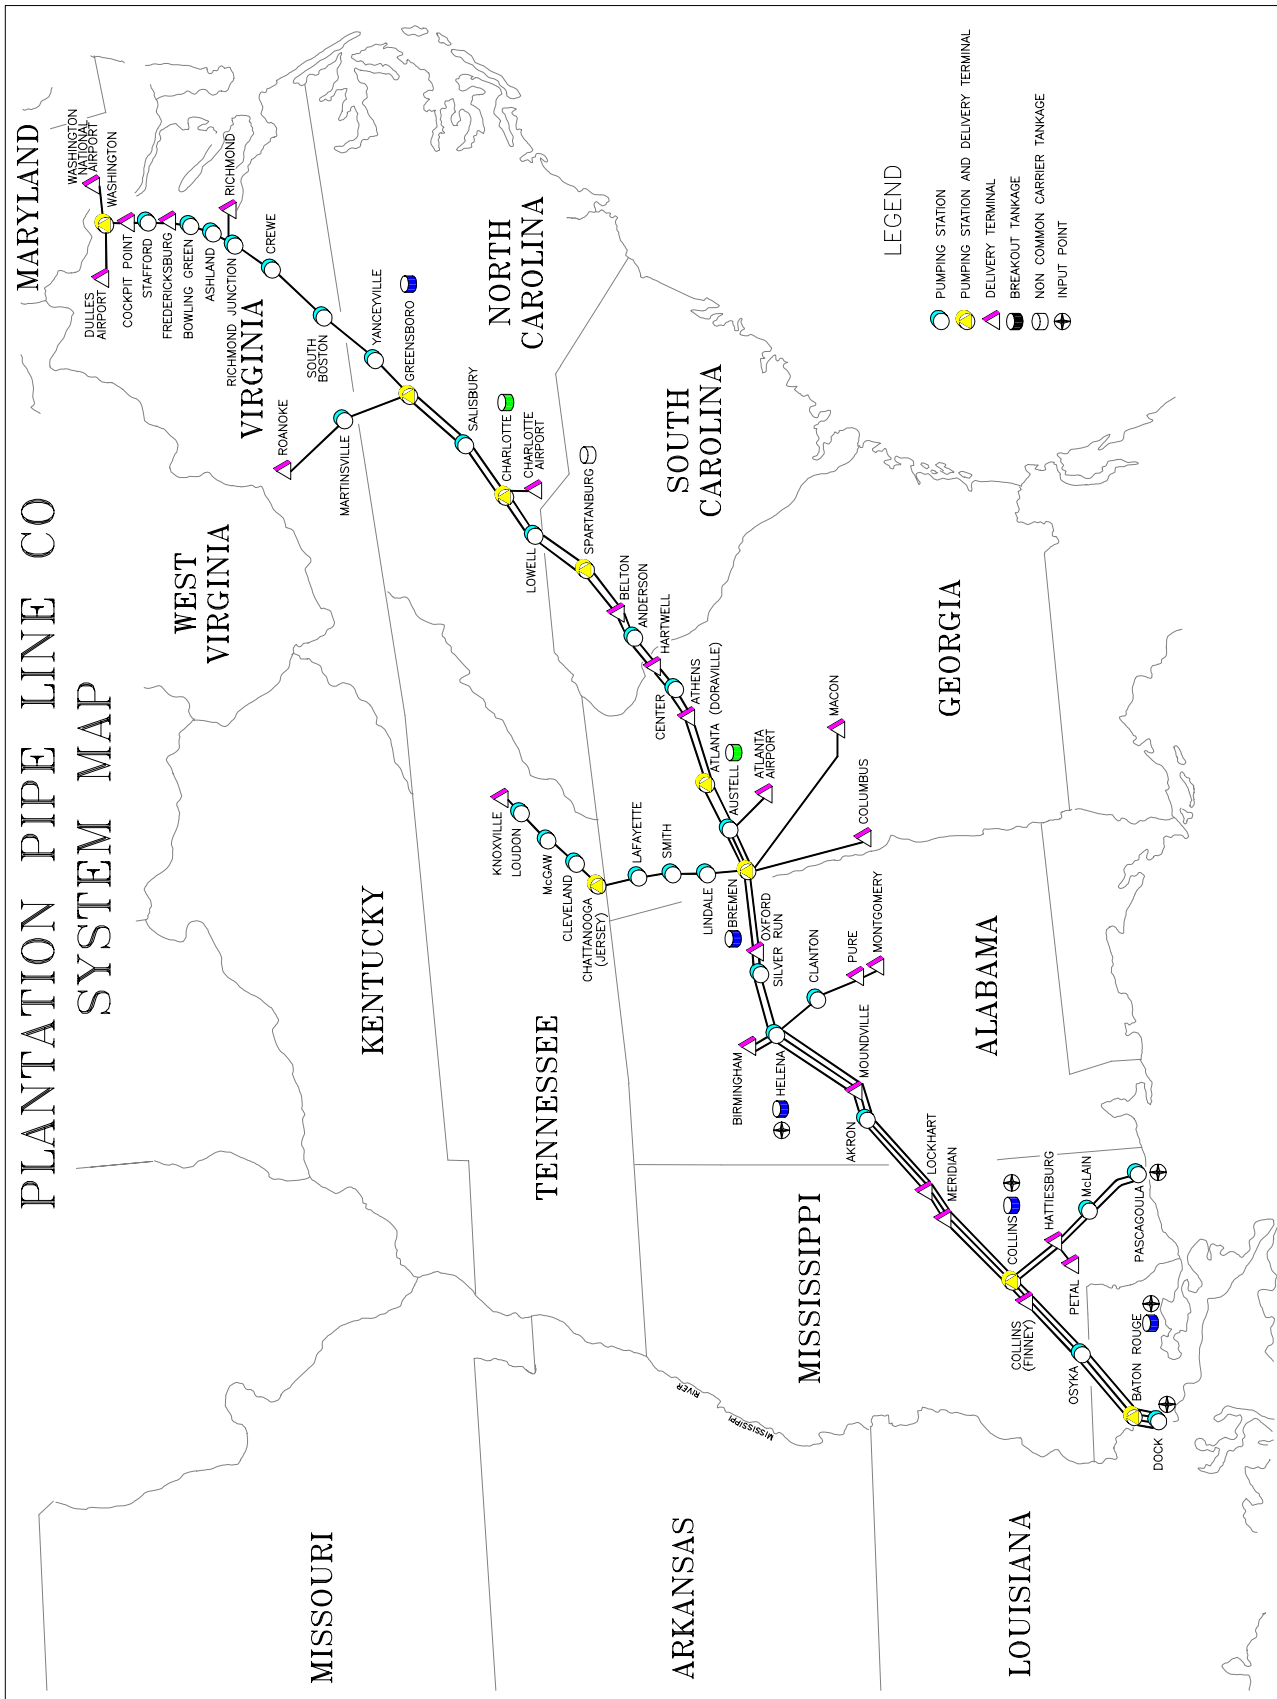

# PLANTATION PIPE LINE CO SYSTEM MAP

## LEGEND

-  PUMPING STATION
-  PUMPING STATION AND DELIVERY TERMINAL
-  DELIVERY TERMINAL
-  BREAKOUT TANKAGE
-  NON COMMON CARRIER TANKAGE
-  INPUT POINT